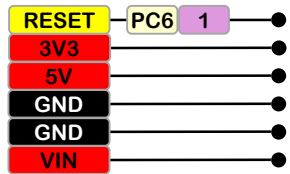

# A TRIBUTE TO BOXTEC HELVETINO v1.1

ICSP pins not used