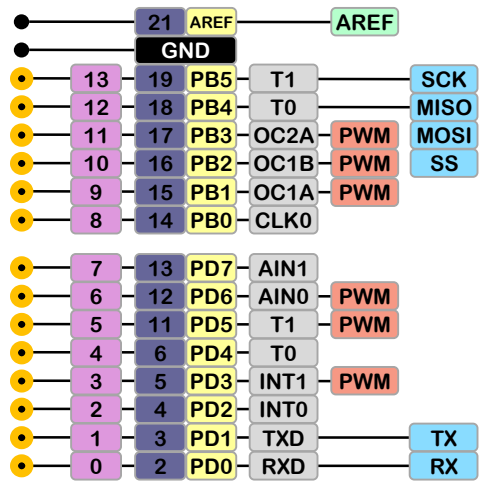

# A TRIBUTE TO BOXTEC HELVETINO v1.1

ICSP pins not used