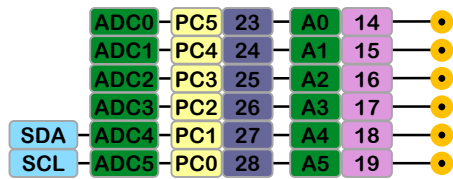

# A TRIBUTE TO BOXTEC HELVETINO v1.1

ICSP pins not used