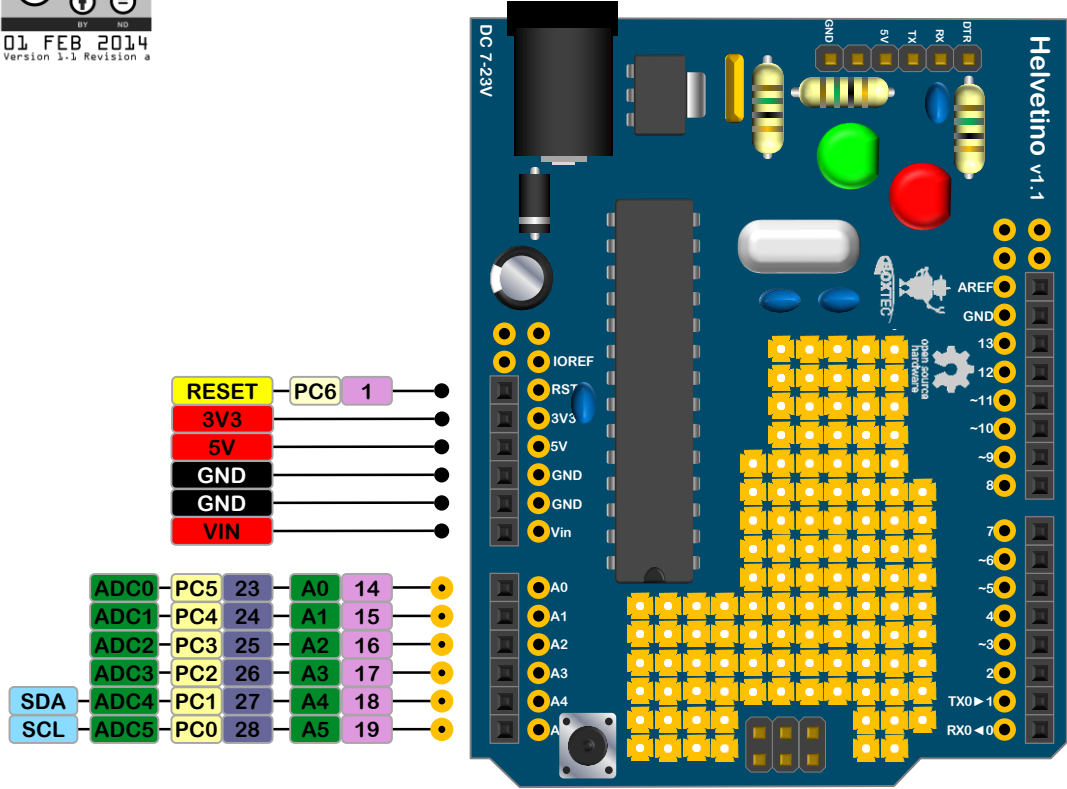

# A TRIBUTE TO BOXTEC HELVETINO v1.1

ICSP pins not used