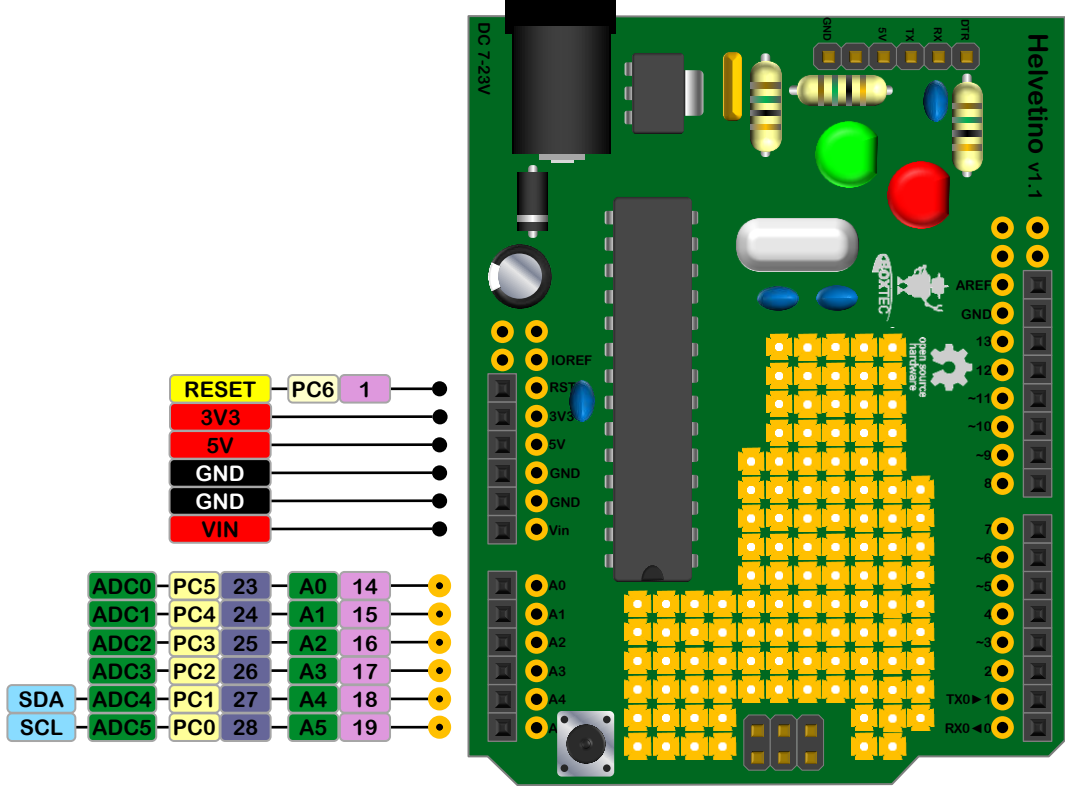

# A TRIBUTE TO BOXTEC HELVETINO v1.1

ICSP pins not used