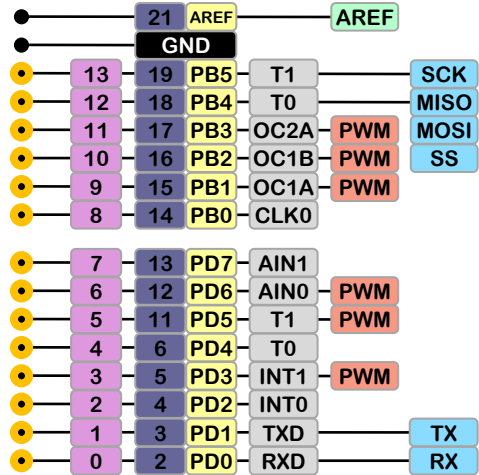

# A TRIBUTE TO BOXTEC HELVETINO v1.1

ICSP pins not used